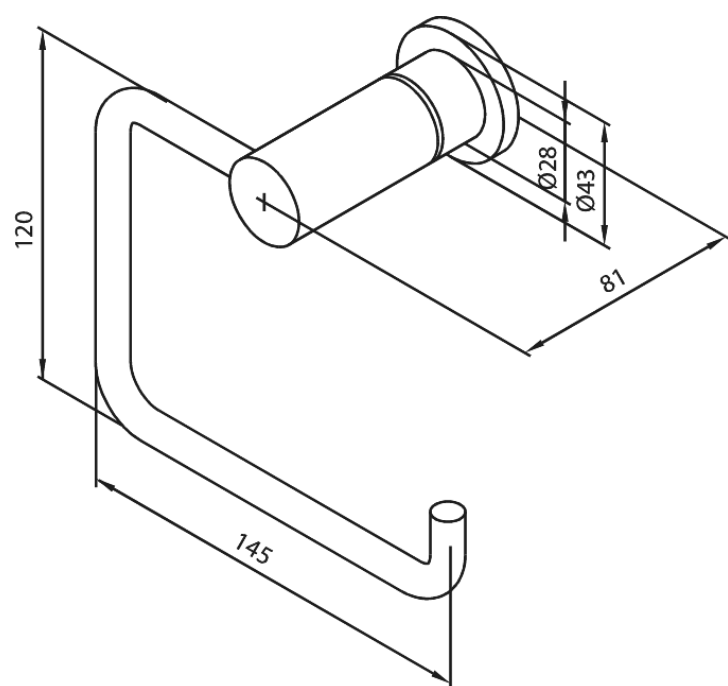

Silhouet

Toilet Roll Holder

Article no.: 483075500
Finish: Graphite Grey PVD
Series: Silhouet

EAN no.: 5708516837725

FM Mattsson Denmark ApS
Hvidkærvej 48, 5250 Odense SV, DK-56416218

+45 88 33 00 34 damixa-international@fmmattssongroup.com